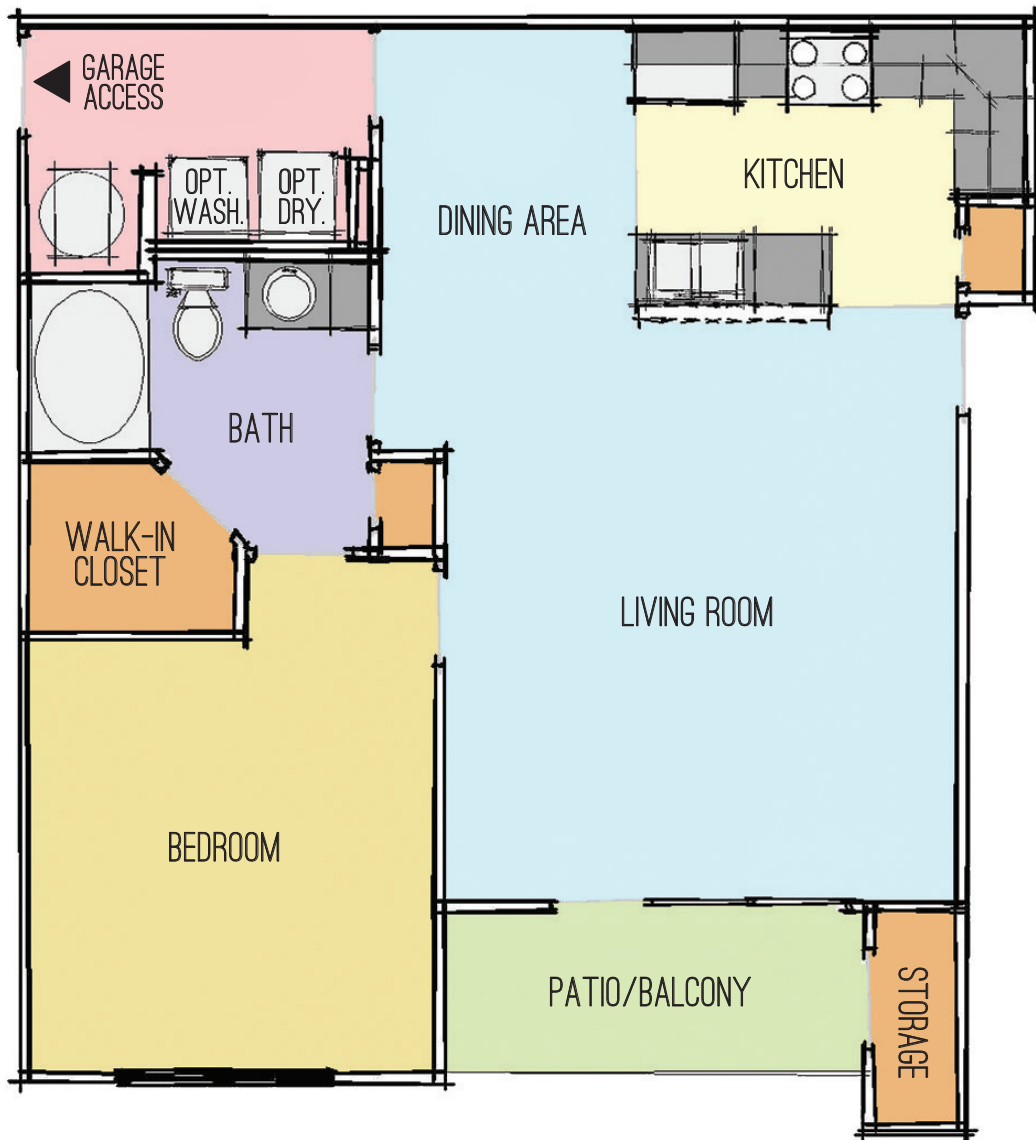

REDEFINED APARTMENT LIVING

MODEL RM-10G

one bed • one bath
820-841 square feet of space
garage access

dimensions square footages are approximate & may vary slightly

LEXINGTON

rmllexington.com • 859.223.3600 • Text **RMLEX** to **31996** for more info Standard text messaging rates apply.